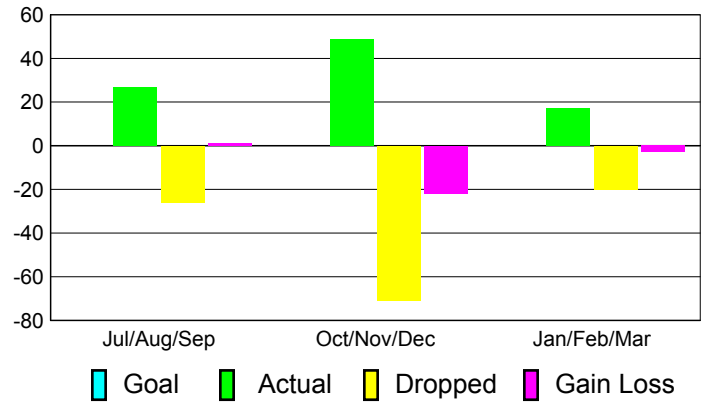

### YTD Status Quo Clubs 2010-2011

Status Quo Clubs Compared to Status Quo Members

## MEMBERSHIP

**Membership Results  
2010-2011**

**Membership  
2009-2010**

Month	Net Memb Goal	Actual New Memb	Actual Dropped Memb	Gain/Loss of Memb	Gain/Loss of Memb
Jul/Aug/Sep	0	27	-26	1	1
Oct/Nov/Dec	0	49	-71	-22	24
Jan/Feb/Mar	0	17	-20	-3	15
<b>Totals</b>	<b>0</b>	<b>93</b>	<b>-117</b>	<b>-24</b>	<b>40</b>

### Membership Results 2010-2011

Goal, New, Dropped, Gain/Loss

### Comparison of Membership Gain/Loss

Current Year Compared to the Previous Year